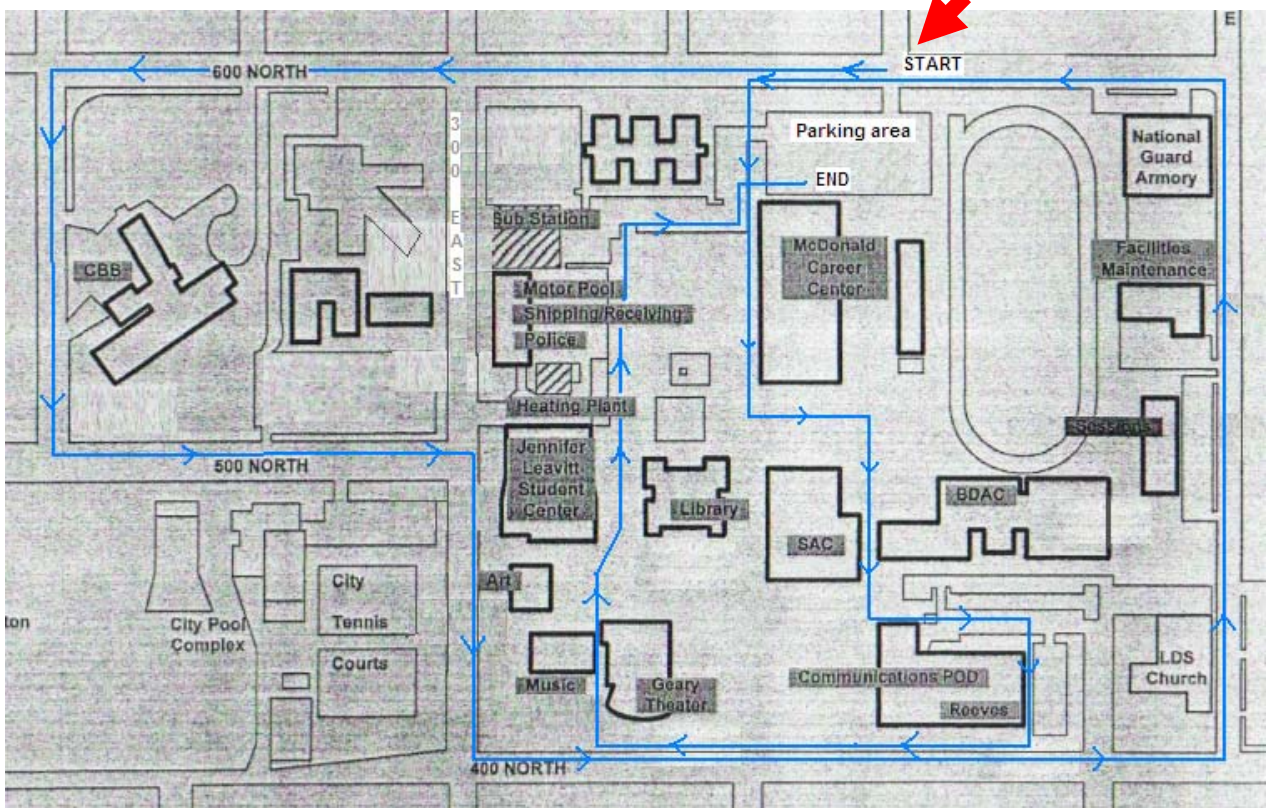

PRICE CITY

CEU Campus Walk 2 Miles

Directions:

Park in the parking lot of the Career Center and start your walk on the sidewalk on 600 N going west (towards the park). Walk to 100 east and turn left (south) between Pioneer Park and the Computer Business Building to 500 north. Turn right (east) walk to 300 east and cross the road using the crosswalk. Continue south on the sidewalk to 400 N and turn left (east). Walk to Veteran's Lane and turn left (north) and walk to 600 East. Turn left (west) and walk to the sidewalk on the west side of the Career Center. Follow the sidewalks through the campus past the BDAC and the new Reeves building to the sidewalk on 400 N walking west to the area of the Geary Theater. Turn right (north) and follow the sidewalks back to your vehicle.